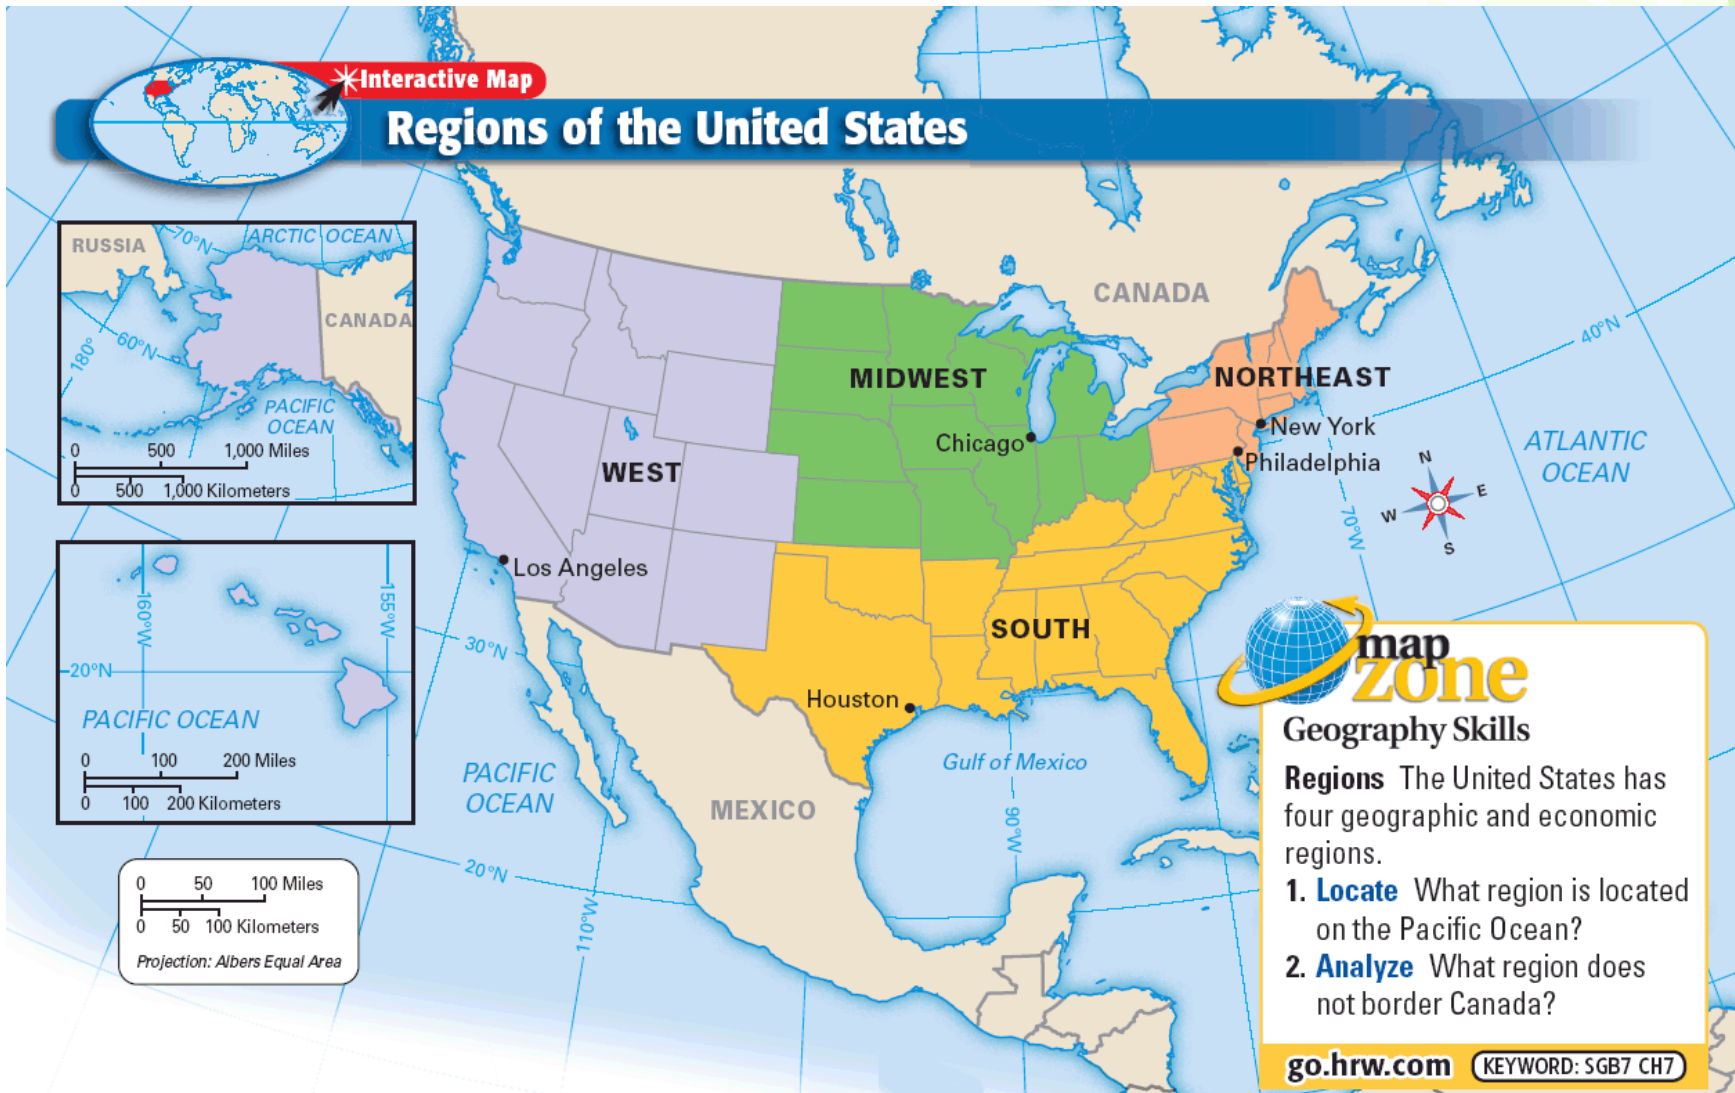

Regions of United States