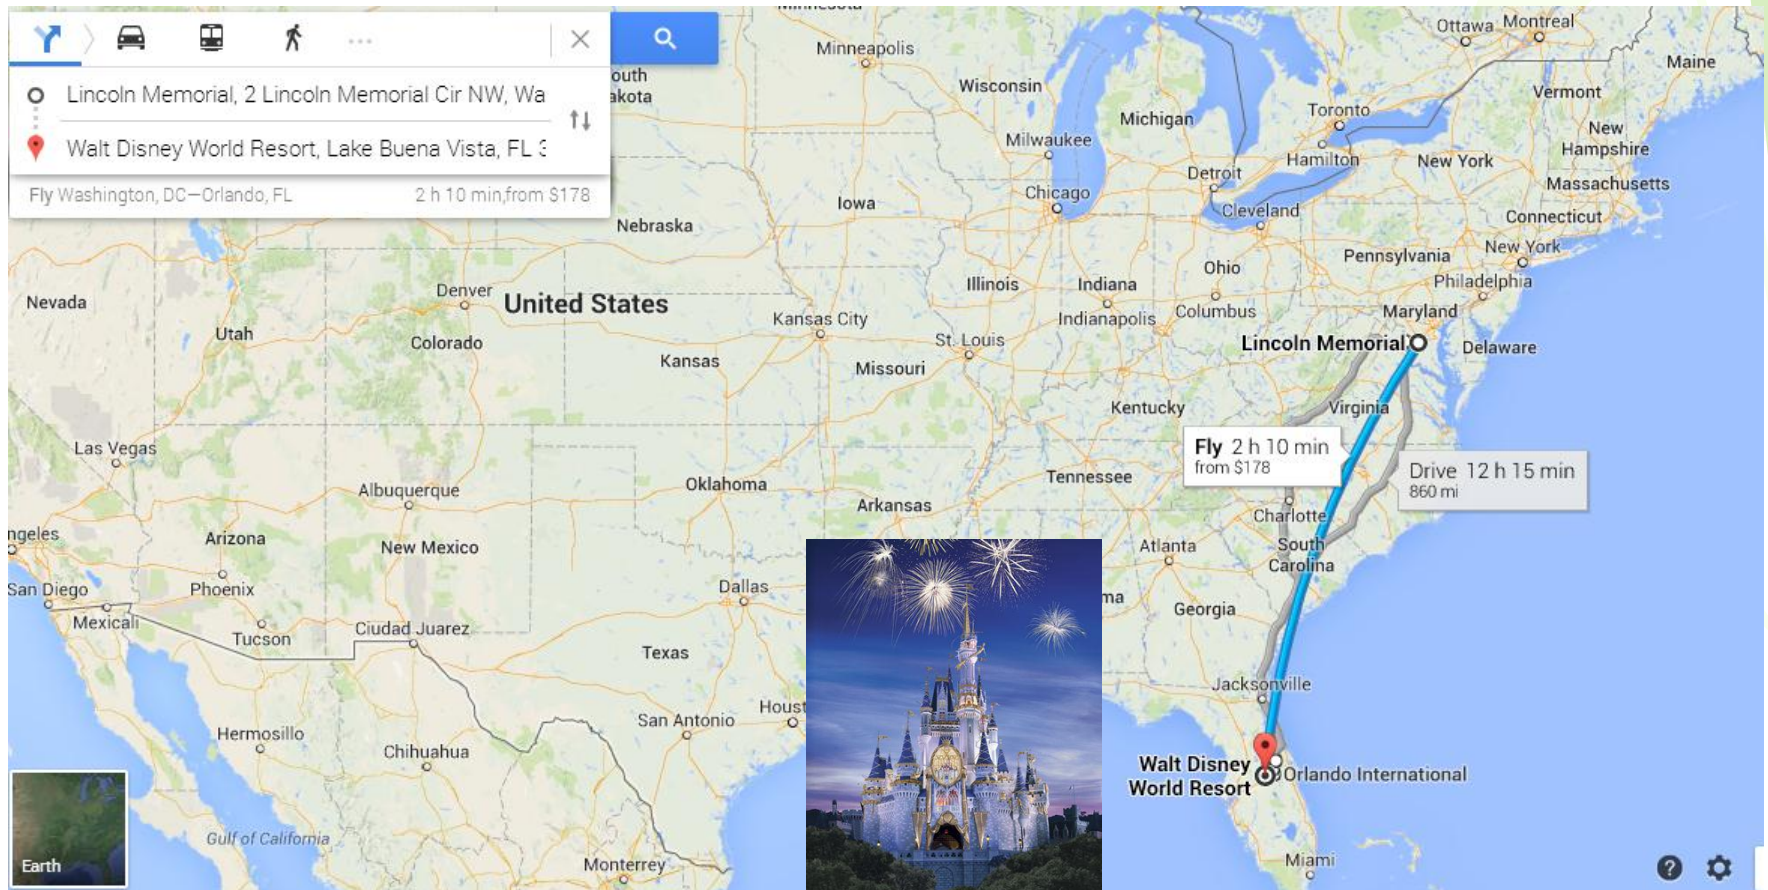

Our virtual tour-4

Origin City: Washington DC

Destination City: Orlando, Florida

Disney World