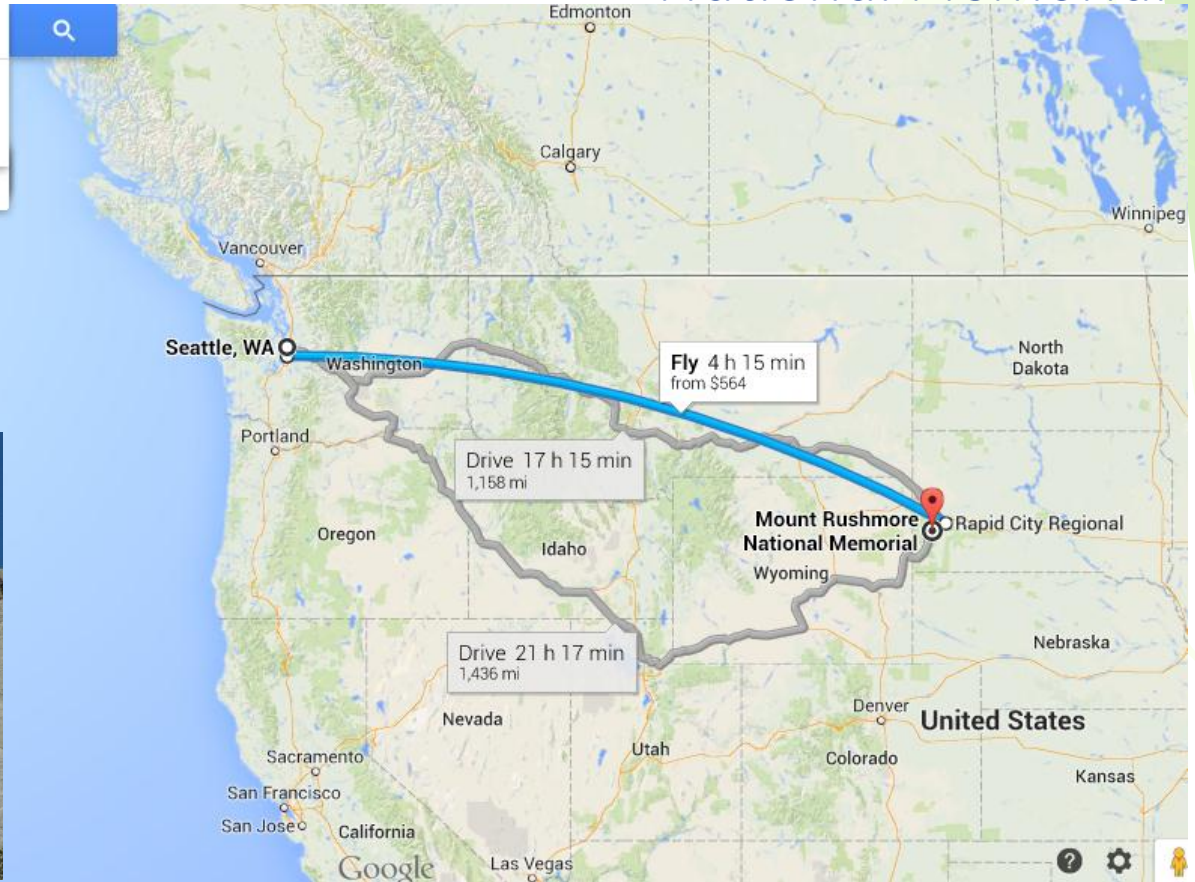

Origin City: NYC, NY

Destination City: Washington DC.

The Whitehouse

Our virtual tour-3

Origin City: Washington DC

Destination City: Washington DC.

Lincoln Memorial

The map displays a route from The White House (1600 Pennsylvania Ave NW, W) to the Lincoln Memorial (2 Lincoln Memorial Cir NW, Wa). The route is highlighted in blue and orange, with a distance of 1.8 miles and a travel time of 6 minutes. The map also shows various landmarks, including the Potomac River, the Washington Monument, and the World War II Memorial. A legend indicates that the route is 'Fast' (green line) and 'Slow' (red line). A small inset image of the Lincoln Memorial statue is visible in the bottom left of the map area.

Origin City: Hollywood, Los Angeles, CA
Destination City: Pearl Harbor

Fly Los Angeles, CA—Honolulu, HI

Nonstop (12–14 per day)	5 h 40 min
Connecting	7 h 15 min+
Round trip price, Feb 2 – 6	from \$421
American, Delta, Hawaiian...	

Search: Pearl Harbor, Seattle, WA

Fly Honolulu, HI—Seattle, WA 5 h 40 min, from \$466

Fly 5 h 40 min from \$466

Copyright 2006 SeattlePhotographs.com

Earth

Google

Our virtual tour-10

Origin City: Seattle, WA
Destination City: Rapid City, SD

Mount Rushmore National Memorial

Y > 🚗 🚝 🚶 ... | X

○ Seattle, WA

📍 Mount Rushmore National Memorial, 13000 S De

Fly Seattle, WA—Rapid City, SD

Our virtual tour-11

Origin City: Rapid City, SD

Destination City: Boston, MA