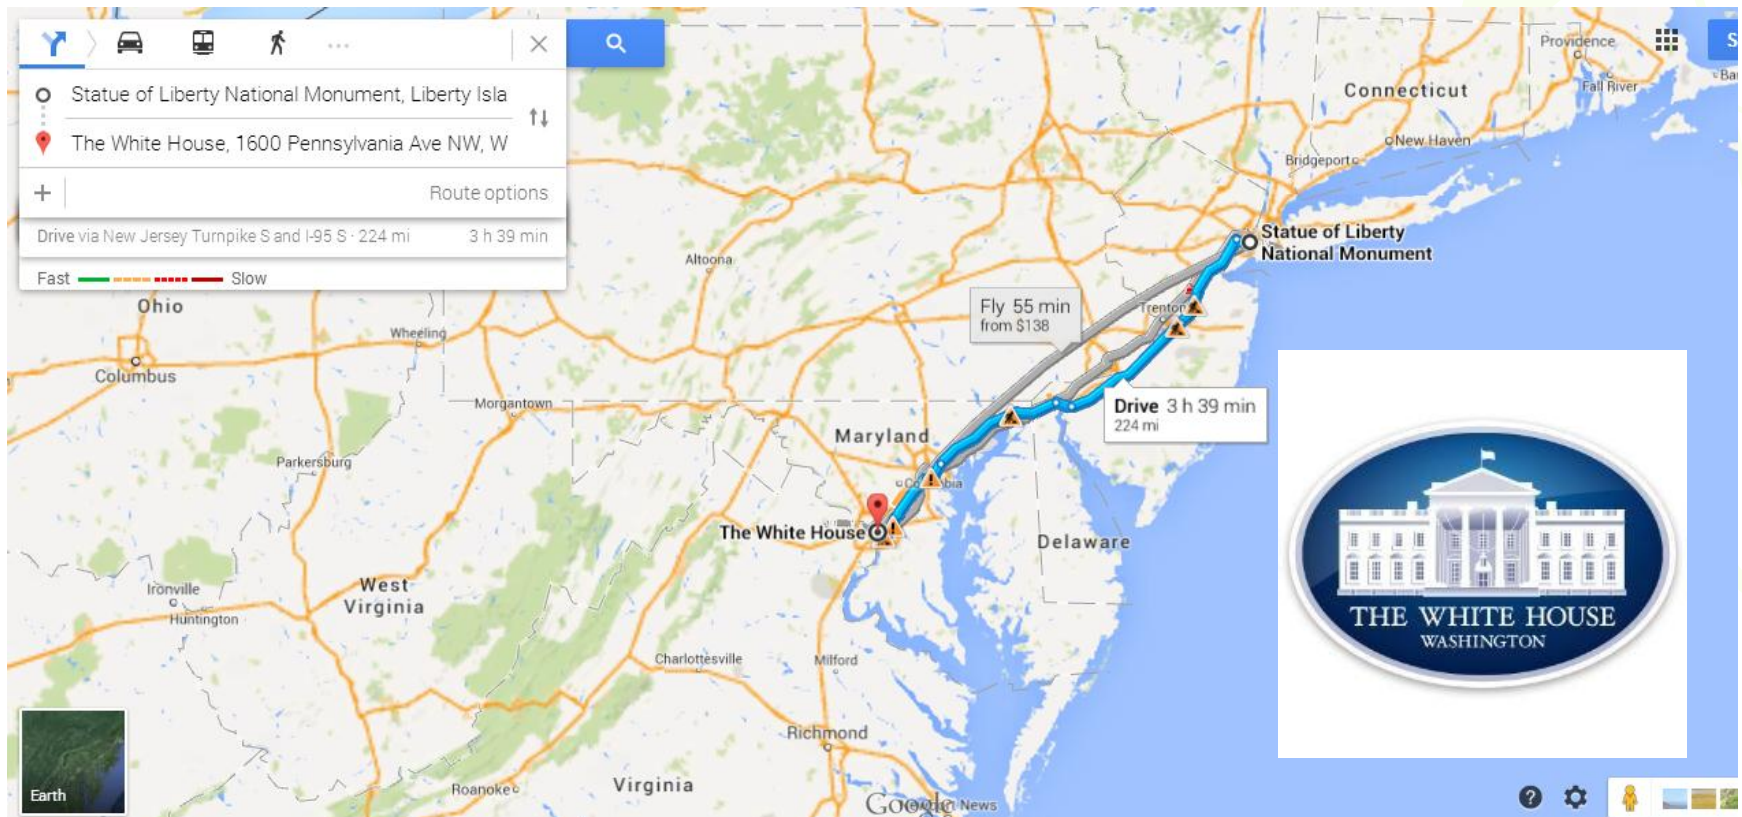

Our virtual tour-1

Origin City: Shanghai, China
Destination City: New York City

Statue of Liberty

The screenshot displays a Google Maps interface with a flight route from Shanghai, China to the Statue of Liberty National Monument in New York City. The flight duration is 14 hours and 35 minutes. The map shows the route across the North Pacific Ocean. An inset image of the Statue of Liberty is shown in the lower right quadrant of the map. The search bar shows the origin as Shanghai, China and the destination as Statue of Liberty National Monument, Liberty Isla. The flight options table is as follows:

Fly Shanghai, China—New York, NY	
Nonstop (2 per day)	14 h 35 min
Connecting	16 h 15 min+
China Eastern, United, American...	

See Google search results for [flights from Shanghai to New York](#)

Our virtual tour-2

Origin City: NYC, NY

Destination City: Washington DC.

The Whitehouse

Our virtual tour-3

Origin City: Washington DC

Destination City: Washington DC.

Lincoln Memorial

The map displays a route from The White House (1600 Pennsylvania Ave NW, W) to the Lincoln Memorial (2 Lincoln Memorial Cir NW, Wa). The route is highlighted in blue and orange, with a distance of 1.8 miles and a travel time of 6 minutes. The map also shows various landmarks, including the Potomac River, the Washington Monument, and the World War II Memorial. A legend indicates that the route is 'Fast' (green line) and 'Slow' (red line). A small inset image of the Lincoln Memorial statue is visible in the bottom left of the map area.

Our virtual tour-4

Origin City: Washington DC

Destination City: Orlando, Florida

Disney World

Our virtual tour-5

Origin City: Orlando, Florida

Destination City: Grand Canyon, AZ.

Grand Canyon